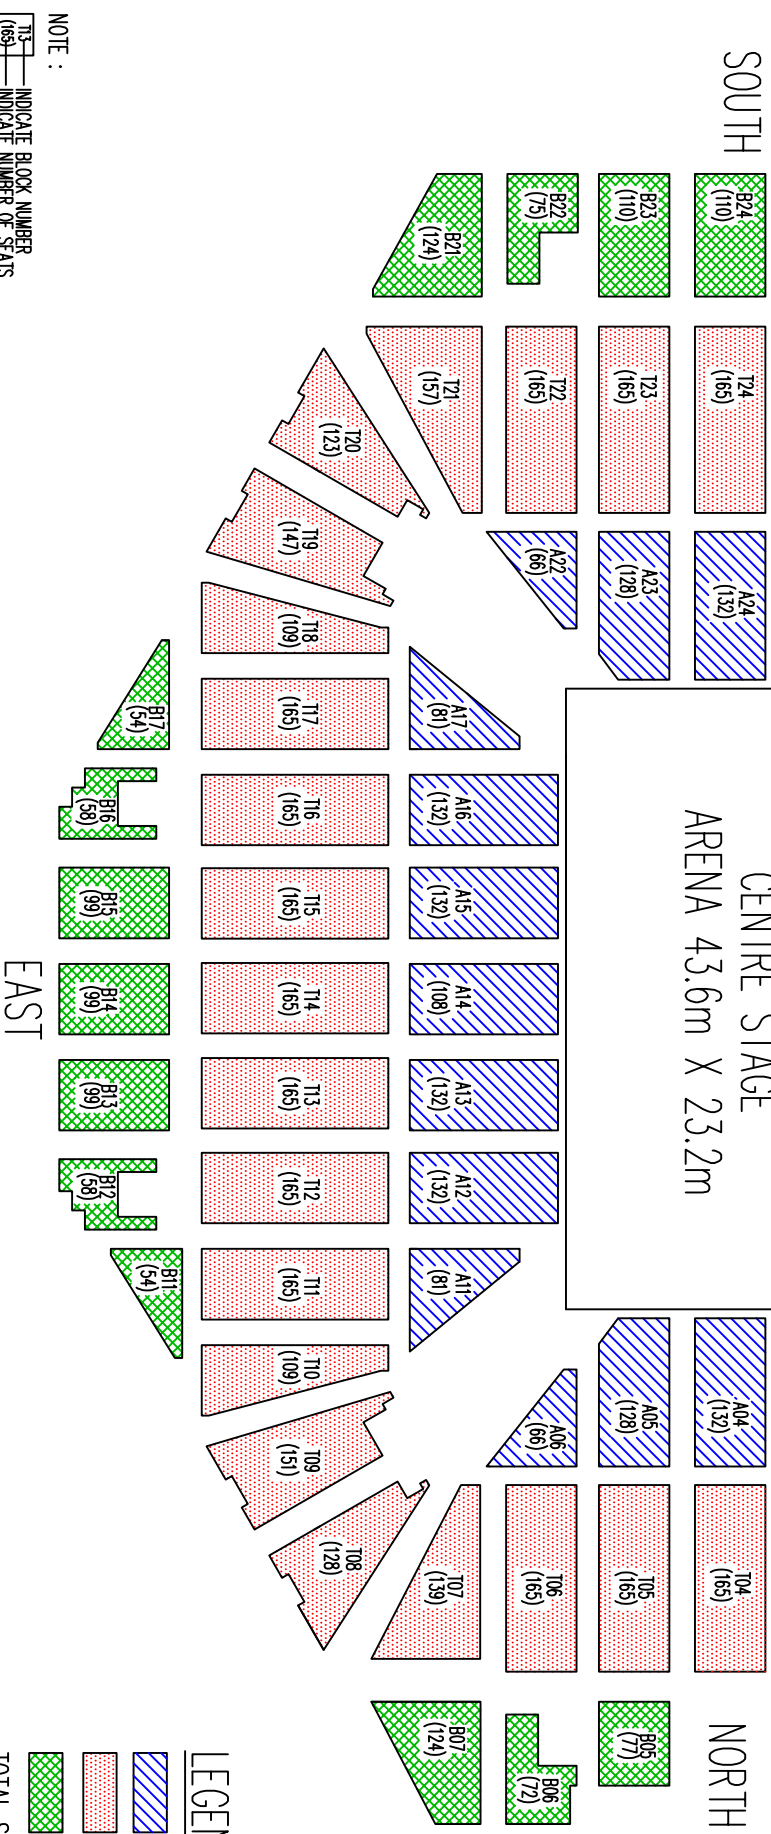

# SINGAPORE INDOOR STADIUM SEATS LAYOUT PLAN CENTRE STAGE WITH ARENA SEATS

**LEGEND**

-  - ARENA = 2,660
  -  - TERRACE = 5,923
  -  - BALCONY = 2,203
- TOTAL SEATING CAPACITY = 10,786
- NOTE :**
-  INDICATE BLOCK NUMBER
  -  INDICATE NUMBER OF SEATS
- PLAN UPDATED: DECEMBER 2006