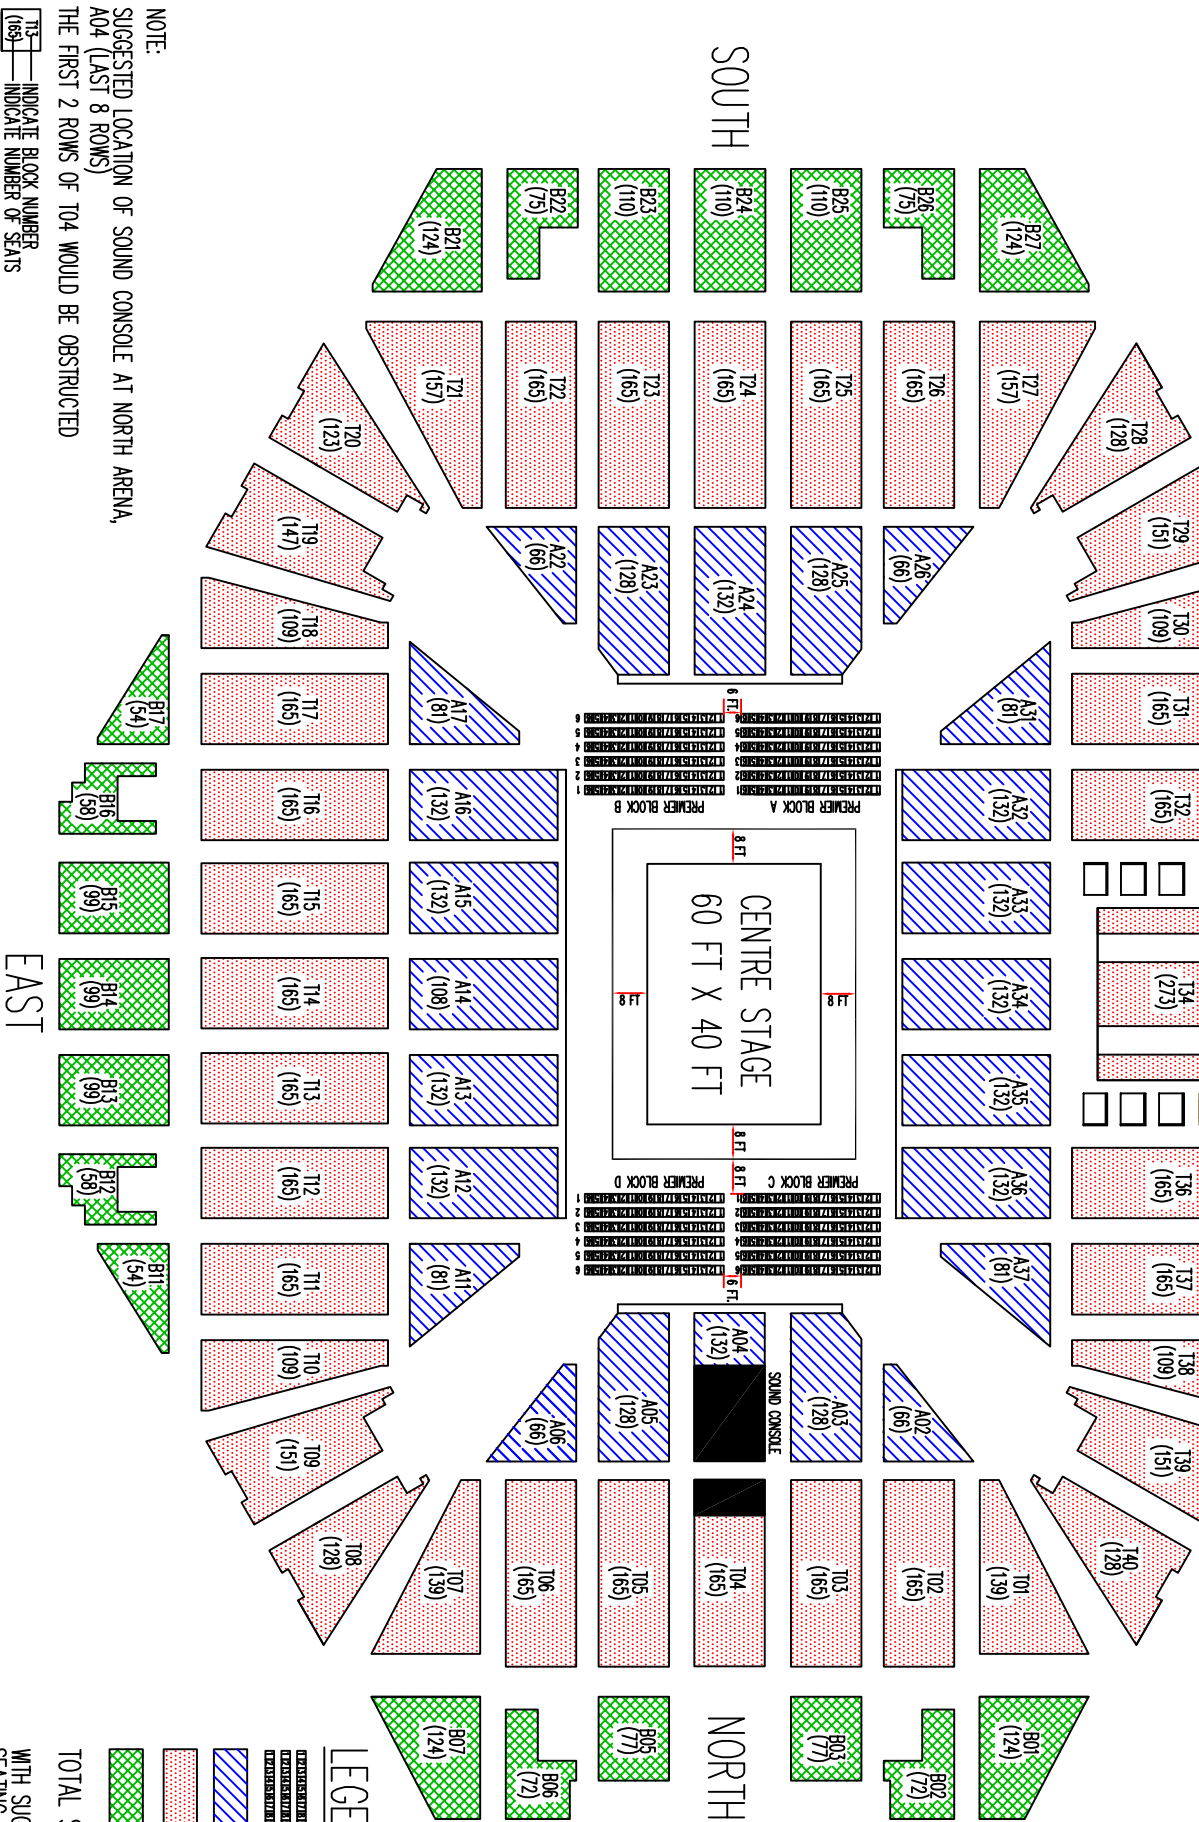

SINGAPORE INDOOR STADIUM SEATS LAYOUT PLAN CENTRE STAGE WITH PREMIER SEATS

INDICATE BLOCK NUMBER
INDICATE NUMBER OF SEATS

PLAN UPDATED: DECEMBER 2006

LEGEND

- PREMIER = 384
- ARENA = 2,660
- TERRACE = 5,923
- BALCONY = 2,203

TOTAL SEATING CAPACITY = 11,170
WITH SUGGESTED SOUND CONSOLE LOCATION,
SEATING CAPACITY WILL BE 11,082