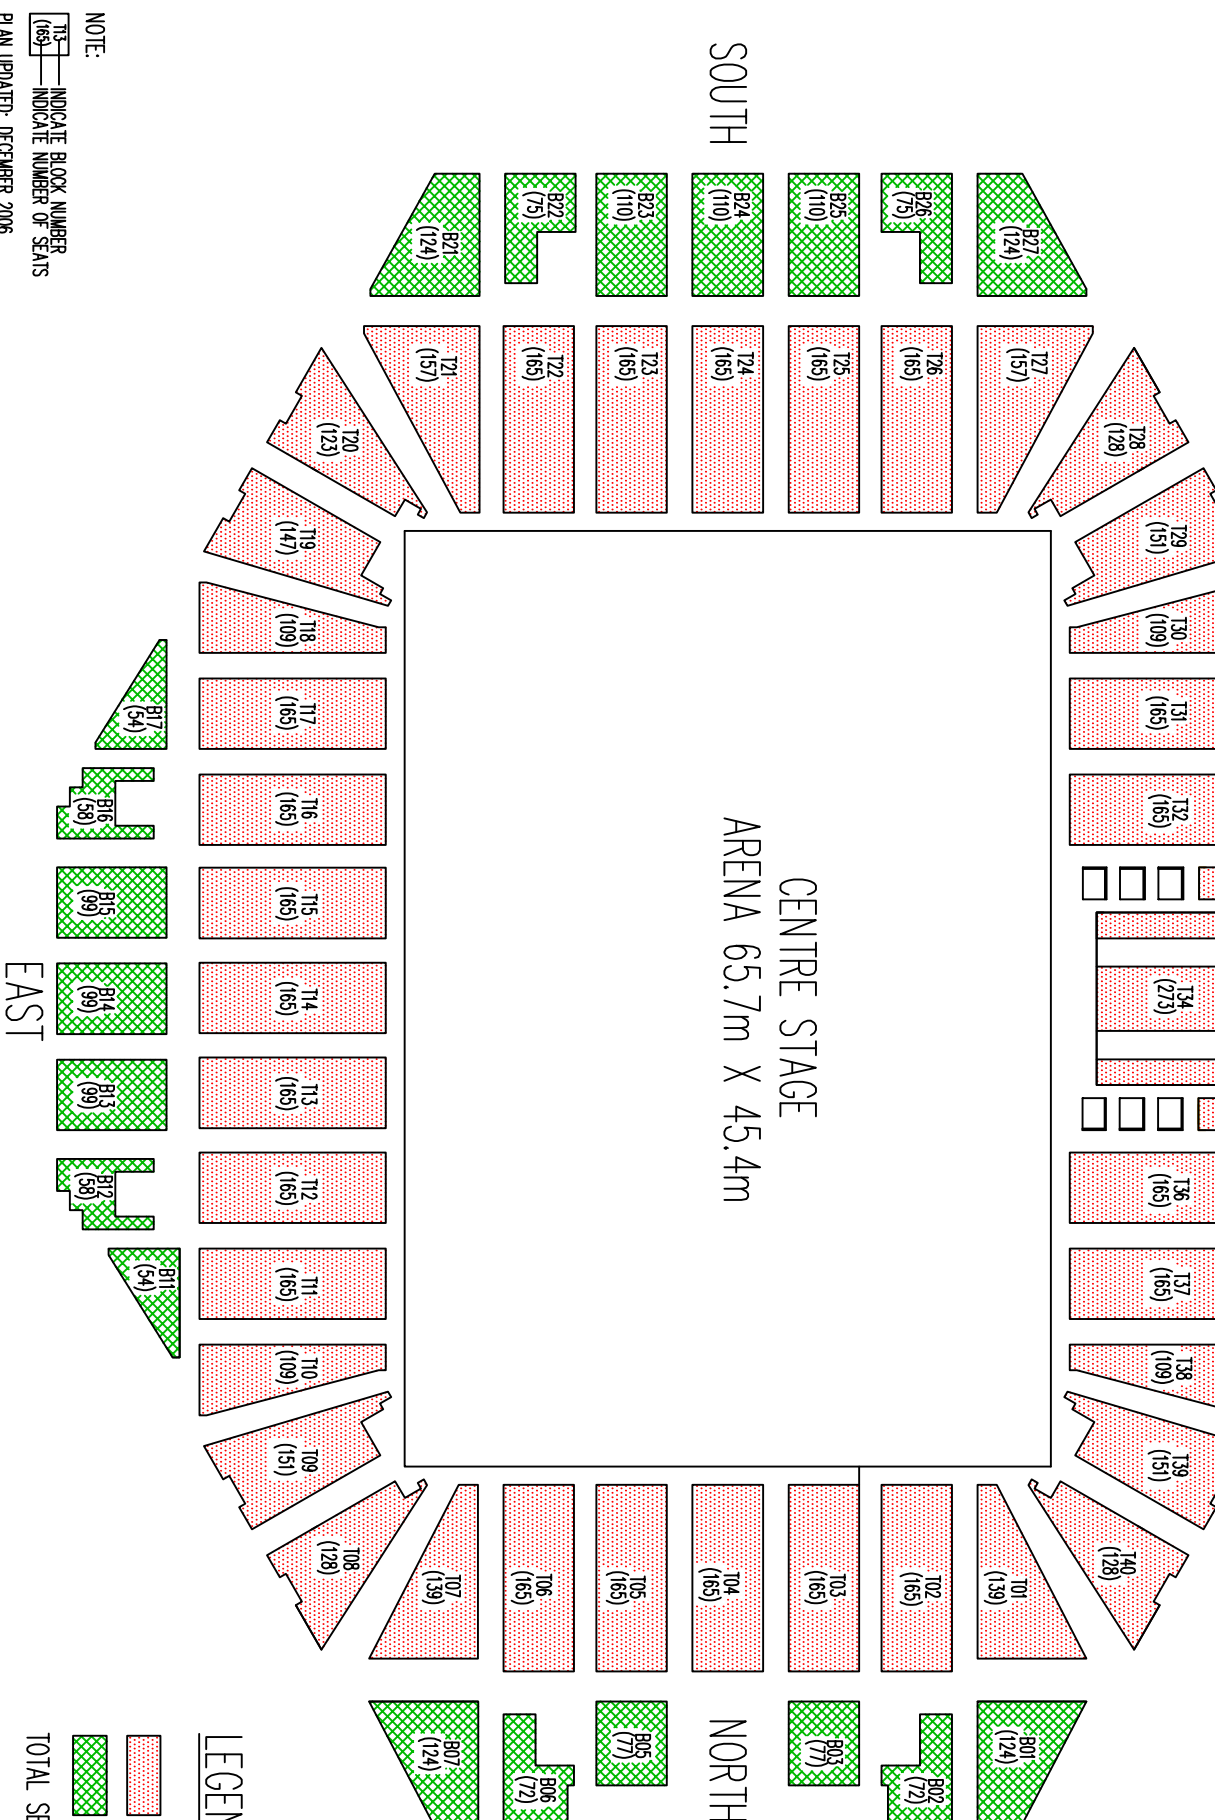

SINGAPORE INDOOR STADIUM  
SEATS LAYOUT PLAN  
CENTRE STAGE  
WITHOUT ARENA SEATS

LEGEND

- TERRACE = 5,923
- BALCONY = 2,203

TOTAL SEATING CAPACITY = 8,126

NOTE:  
 INDICATE BLOCK NUMBER  
 INDICATE NUMBER OF SEATS  
 PLAN UPDATED: DECEMBER 2006