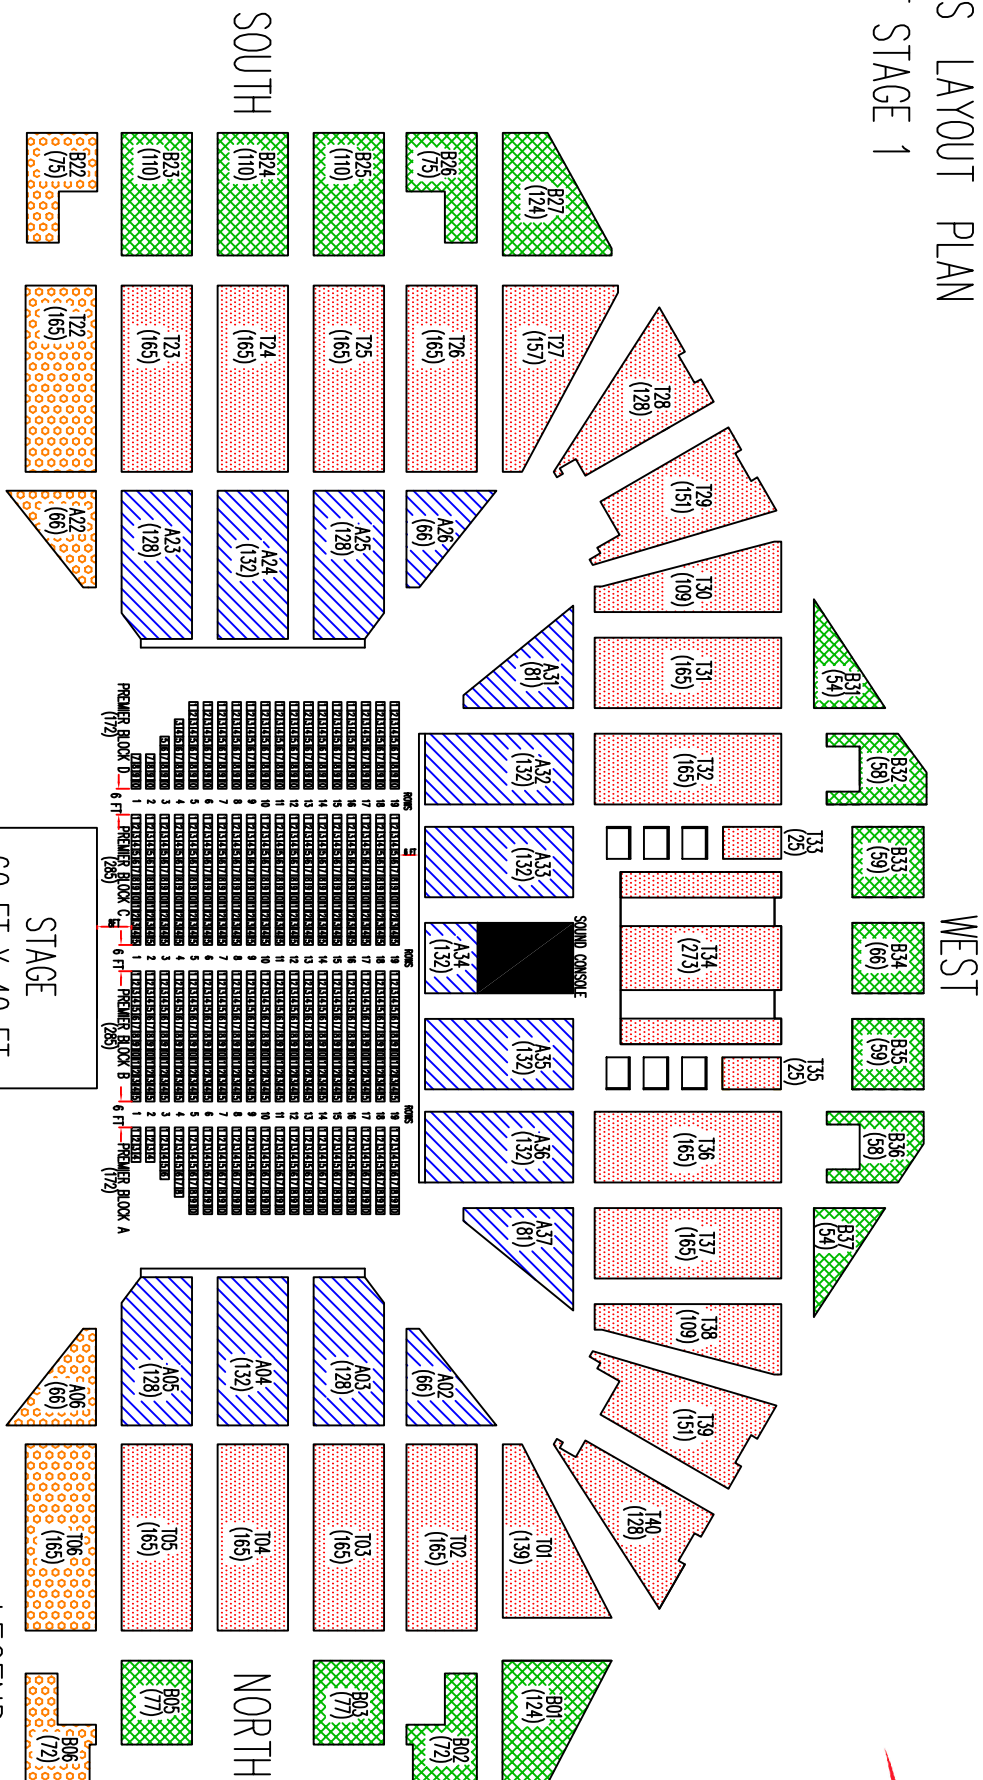

SINGAPORE INDOOR STADIUM SEATS LAYOUT PLAN EAST STAGE 1

NOTE:
SUGGESTED LOCATION OF SOUND CONSOLE AT WEST ARENA A34
(LAST 8 ROWS)

LEGEND

- PREMIER = 914
- ARENA = 1,730
- TERRACE = 3,375
- BALCONY = 1,287
- RESTRICTED VIEW = 609

TOTAL SEATING CAPACITY = 7,915
WITH SUGGESTED SOUND CONSOLE LOCATION,
SEATING CAPACITY WILL BE 7,827

ROWS 19 18 17 16 15 14 13 12 11 10 9 8 7 6 5 4 3 2 1

ROWS 19 18 17 16 15 14 13 12 11 10 9 8 7 6 5 4 3 2 1

ROWS 19 18 17 16 15 14 13 12 11 10 9 8 7 6 5 4 3 2 1

ROWS 19 18 17 16 15 14 13 12 11 10 9 8 7 6 5 4 3 2 1