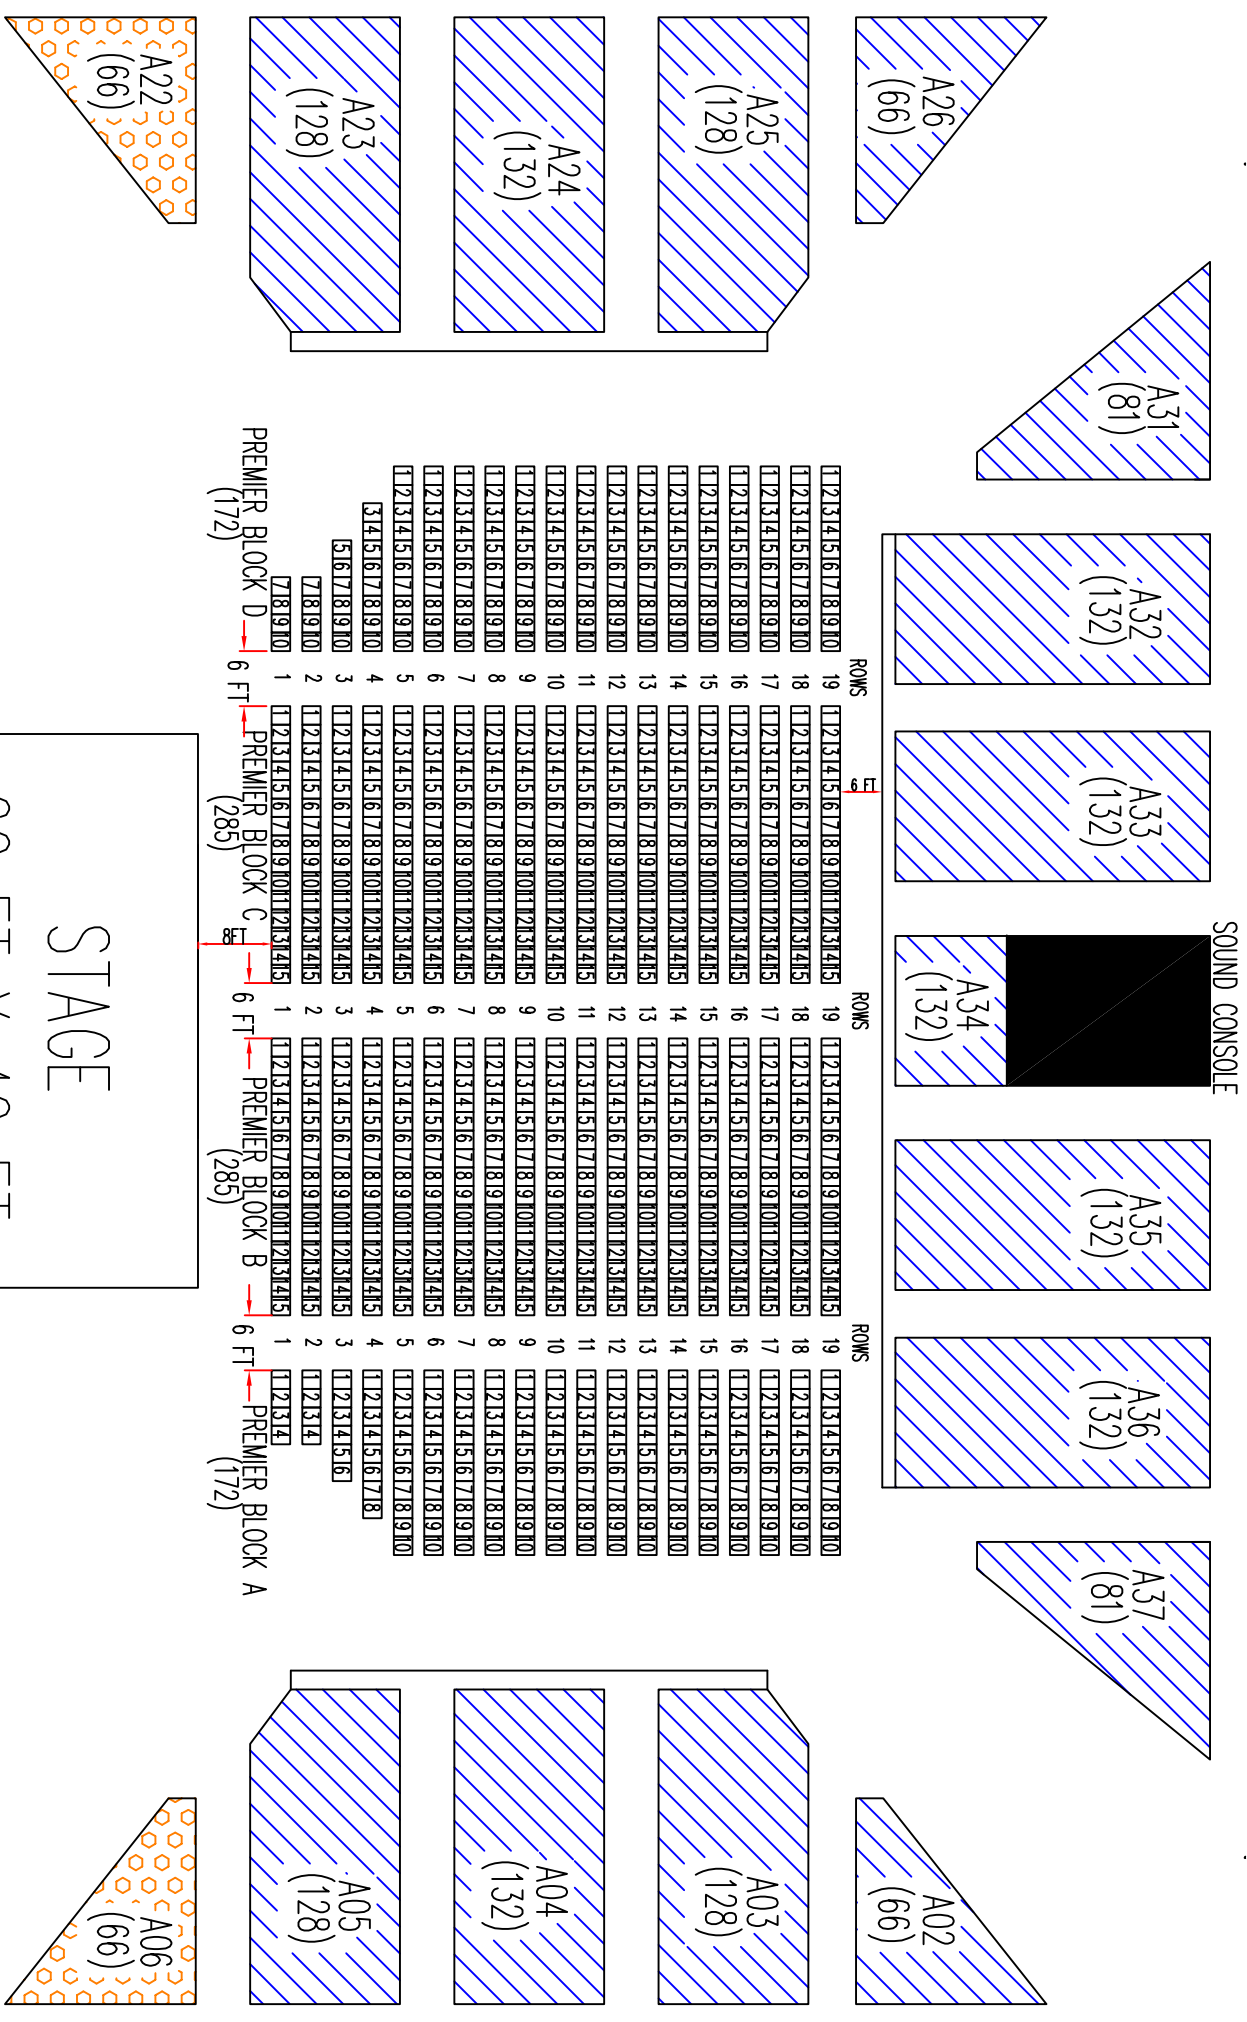

SINGAPORE INDOOR STADIUM SEATS LAYOUT PLAN EAST STAGE 1

NOTE:
SUGGESTED LOCATION OF SOUND CONSOLE AT WEST ARENA A34
(LAST 8 ROWS)

LEGEND

- PREMIER = 914
- ARENA = 1,730
- TERRACE = 3,375
- BALCONY = 1,287
- RESTRICTED VIEW = 609

TOTAL SEATING CAPACITY = 7,915
WITH SUGGESTED SOUND CONSOLE LOCATION,
SEATING CAPACITY WILL BE 7,827

ROWS 19 18 17 16 15 14 13 12 11 10 9 8 7 6 5 4 3 2 1

ROWS 19 18 17 16 15 14 13 12 11 10 9 8 7 6 5 4 3 2 1

ROWS 19 18 17 16 15 14 13 12 11 10 9 8 7 6 5 4 3 2 1

ROWS 19 18 17 16 15 14 13 12 11 10 9 8 7 6 5 4 3 2 1