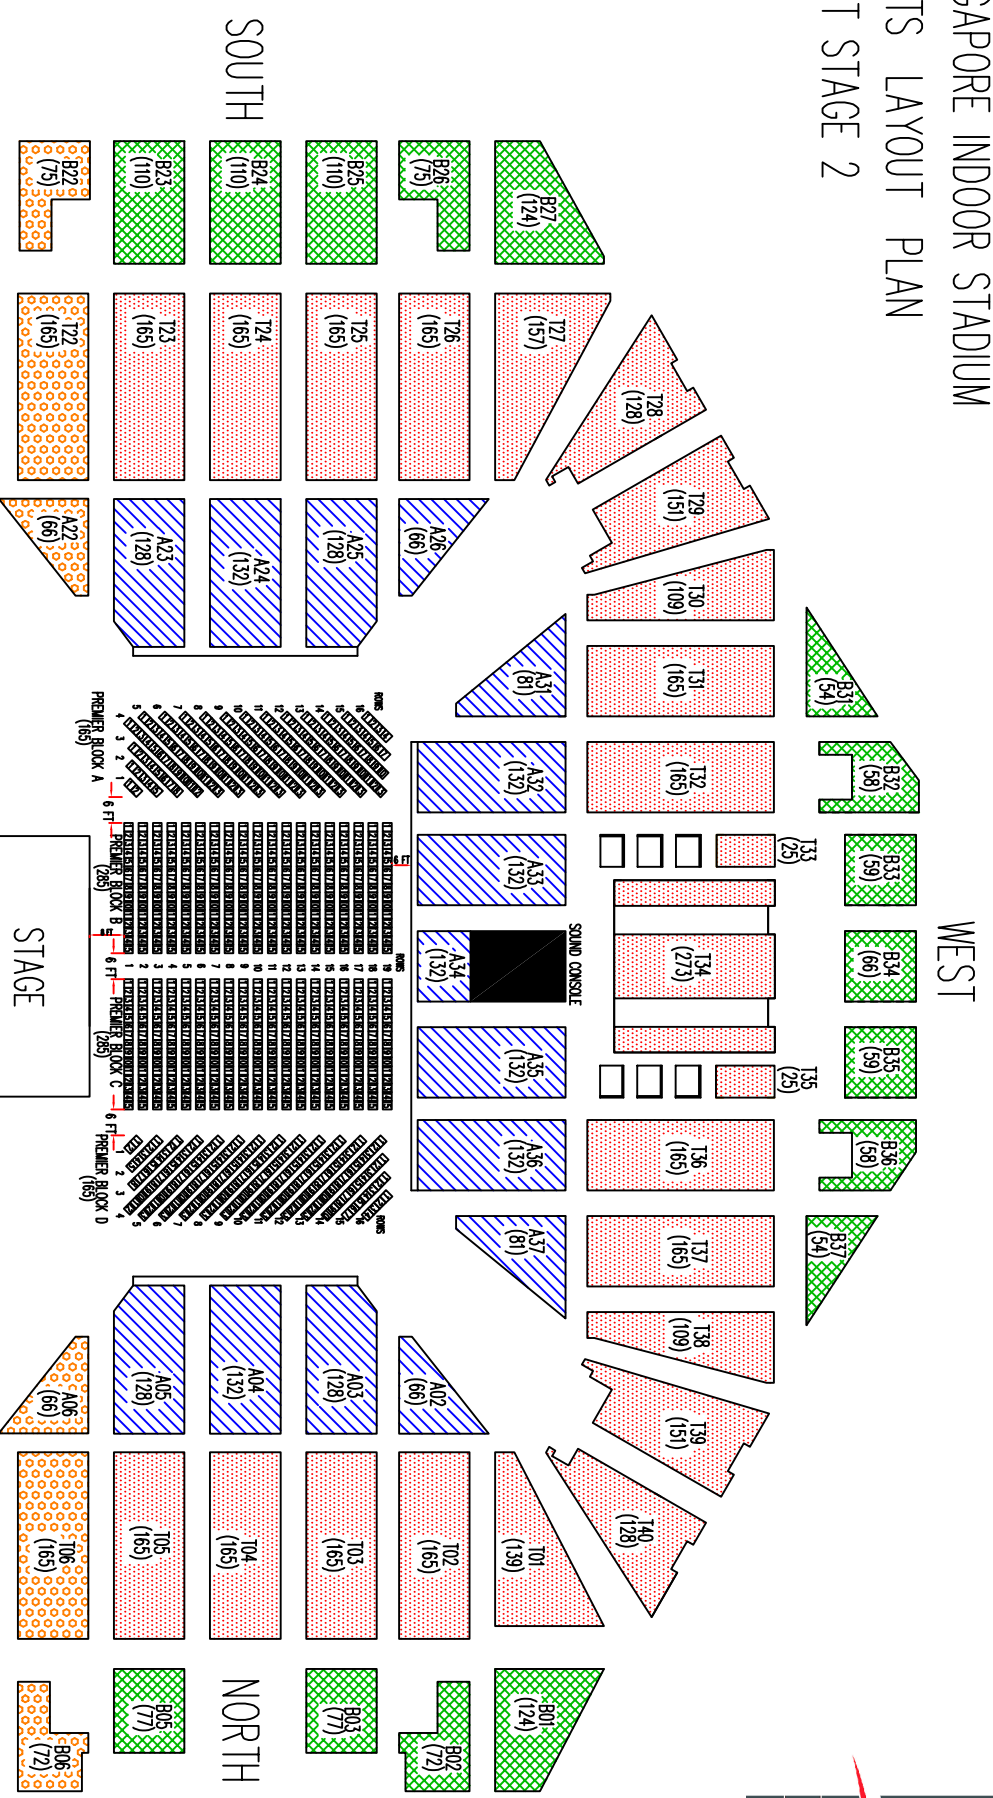

SINGAPORE INDOOR STADIUM SEATS LAYOUT PLAN EAST STAGE 2

LEGEND

PREMIER BLOCK A
PREMIER BLOCK B
PREMIER BLOCK C
PREMIER BLOCK D

- PREMIER = 900
- ARENA = 1,730
- TERRACE = 3,375
- BALCONY = 1,287
- RESTRICTED VIEW = 609

TOTAL SEATING CAPACITY = 7,901
WITH SUGGESTED SOUND CONSOLE LOCATION,
SEATING CAPACITY WILL BE 7,815

NOTE:
SUGGESTED LOCATION OF SOUND CONSOLE AT WEST ARENA A34
(LAST 8 ROWS)

INDICATE BLOCK NUMBER
INDICATE NUMBER OF SEATS
PLAN UPDATED: DECEMBER 2006