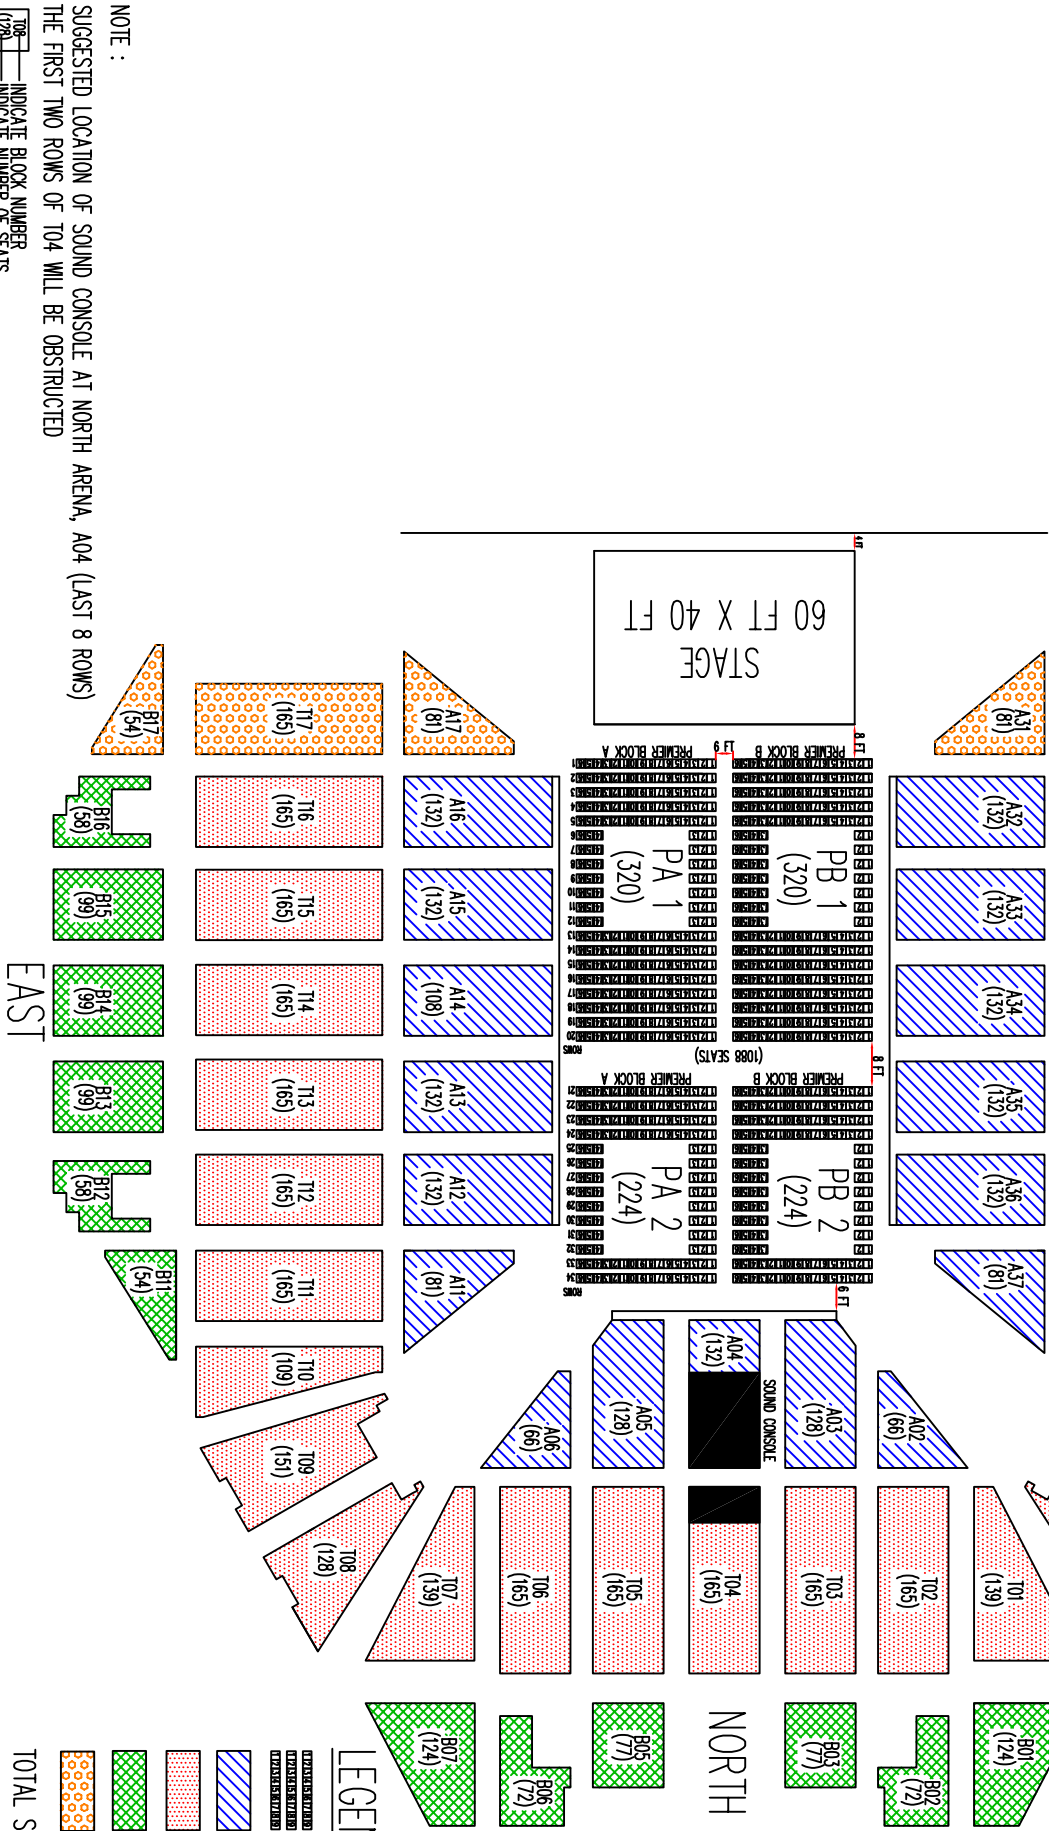

SINGAPORE INDOOR STADIUM SEATS LAYOUT PLAN SOUTH STAGE 1 SOUND CONSOLE AT A04

LEGEND

1. PREMIER = 1,088
   - TERRACE = 3,687
   - BALCONY = 1,367
   - RESTRICTED VIEW = 600
2. TOTAL SEATING CAPACITY = 8,720
   WITH SUGGESTED SOUND CONSOLE LOCATION,
   SEATING CAPACITY WILL BE 8,632

NOTE :

SUGGESTED LOCATION OF SOUND CONSOLE AT NORTH ARENA, A04 (LAST 8 ROWS)
THE FIRST TWO ROWS OF T04 WILL BE OBSTRUCTED