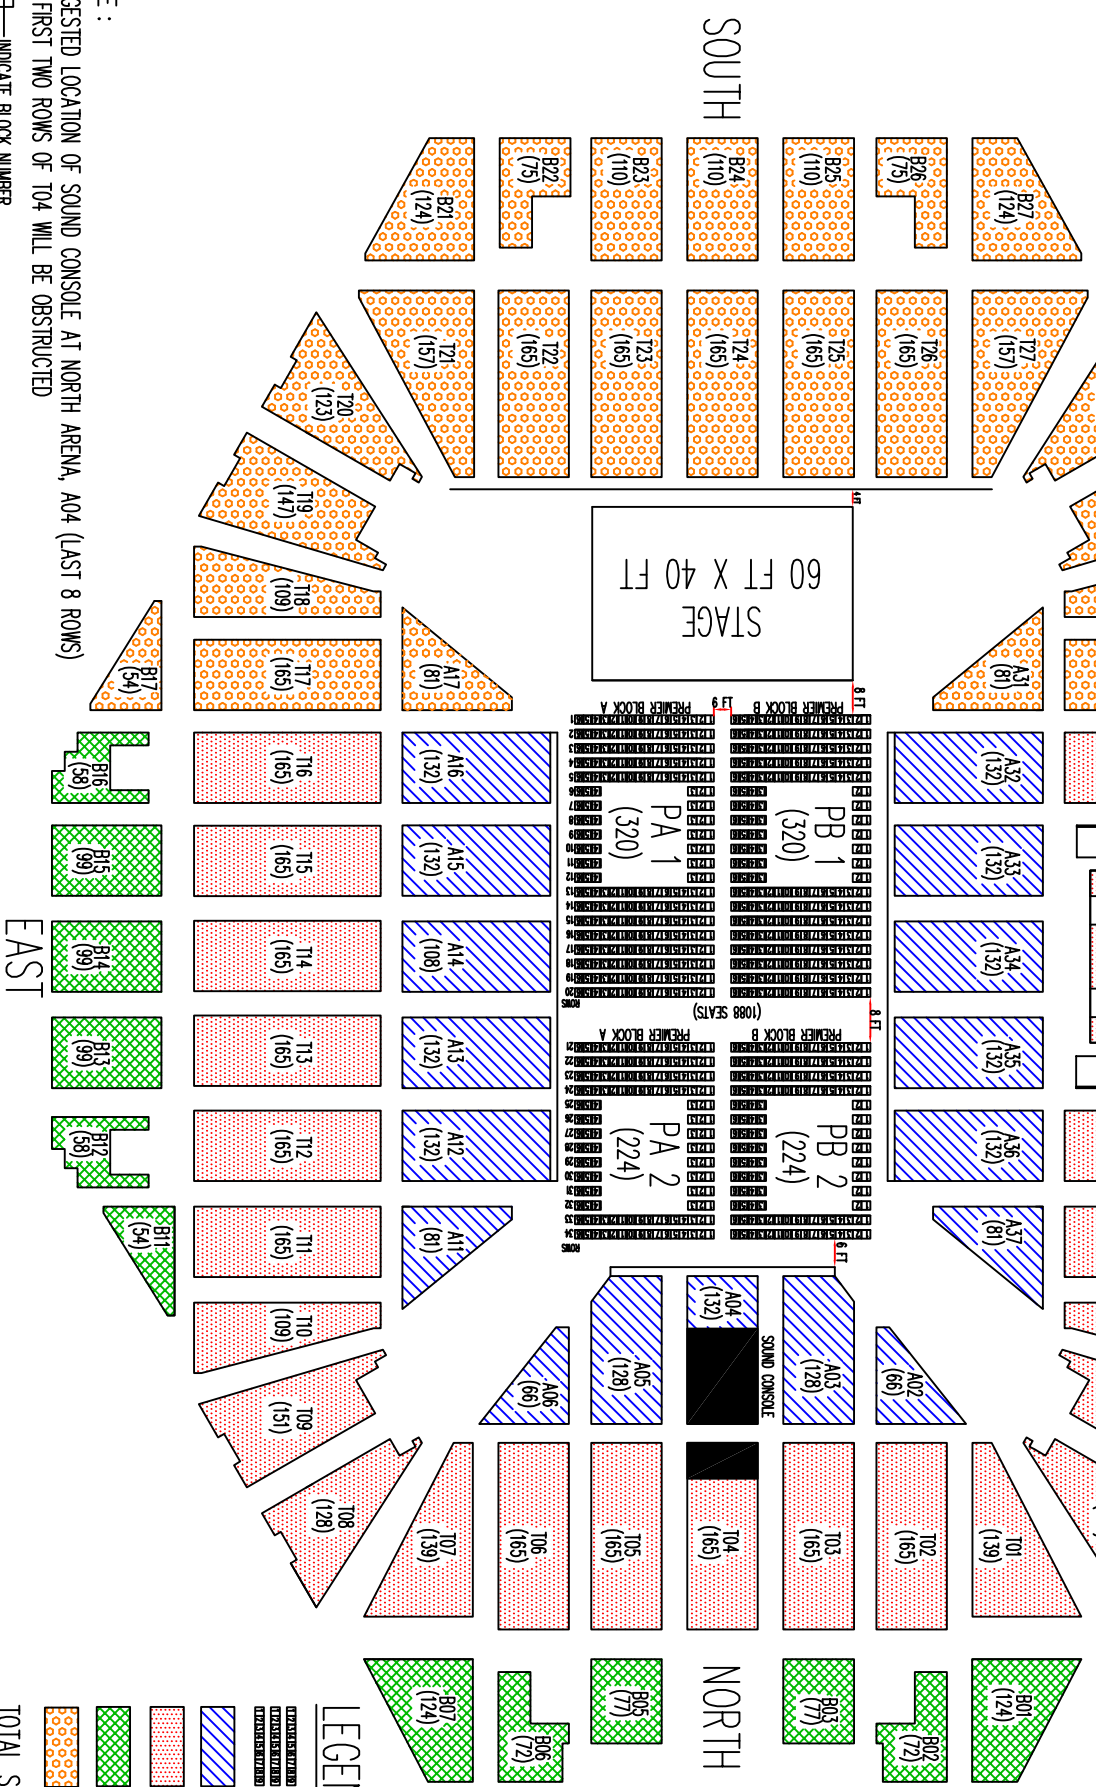

SINGAPORE INDOOR STADIUM SEATS LAYOUT PLAN SOUTH STAGE 3 SOUND CONSOLE AT A04

LEGEND

- PREMIER = 1,088
 - TERRACE = 3,687
 - BALCONY = 1,367
 - RESTRICTED VIEW = 3,234
- TOTAL SEATING CAPACITY = 11,354
WITH SUGGESTED SOUND CONSOLE LOCATION,
SEATING CAPACITY WILL BE 11,266

NOTE :

SUGGESTED LOCATION OF SOUND CONSOLE AT NORTH ARENA, A04 (LAST 8 ROWS)
THE FIRST TWO ROWS OF T04 WILL BE OBSTRUCTED

INDICATE BLOCK NUMBER
 INDICATE NUMBER OF SEATS

PLAN UPDATED: DECEMBER 2006