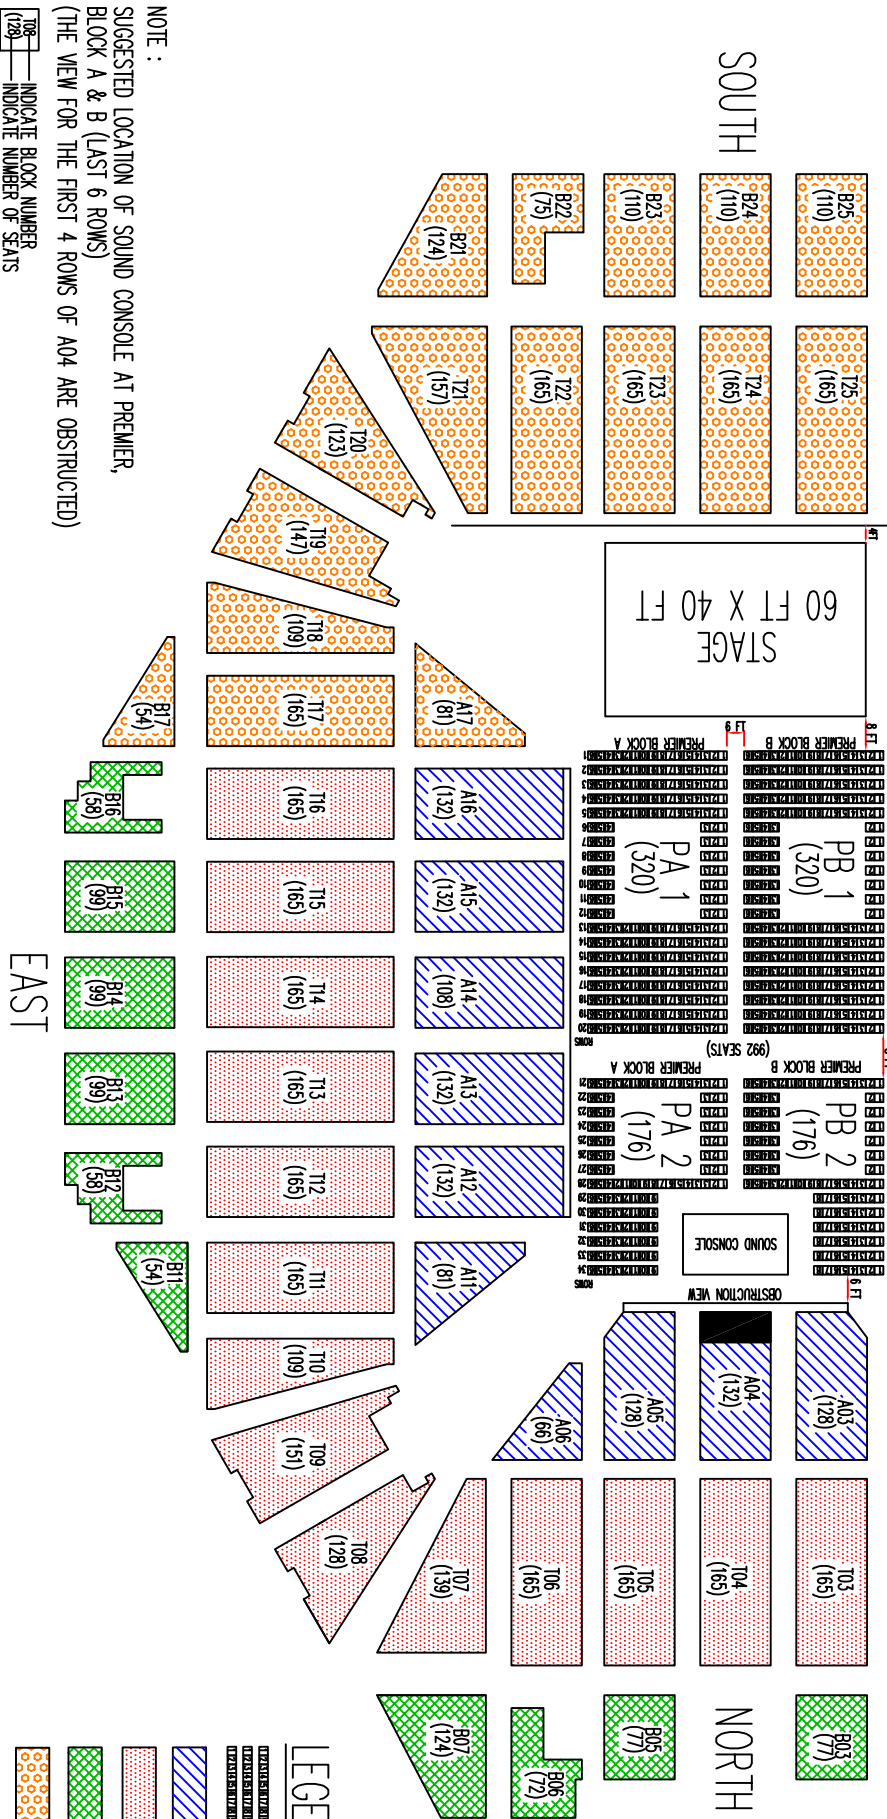

SINGAPORE INDOOR STADIUM SEATS LAYOUT PLAN SOUTH STAGE 4 SOUND CONSOLE AT PREMIER FLOOR

NOTE :
SUGGESTED LOCATION OF SOUND CONSOLE AT PREMIER,
BLOCK A & B (LAST 6 ROWS)
(THE VIEW FOR THE FIRST 4 ROWS OF A04 ARE OBSTRUCTED)

INDICATE BLOCK NUMBER
INDICATE NUMBER OF SEATS

PLAN UPDATED: DECEMBER 2006

LEGEND

- PREMIER = 992
 - ARENA = 1,978
 - TERRACE = 3,687
 - BALCONY = 1,367
 - RESTRICTED VIEW = 3,234
- TOTAL SEATING CAPACITY = 11,258